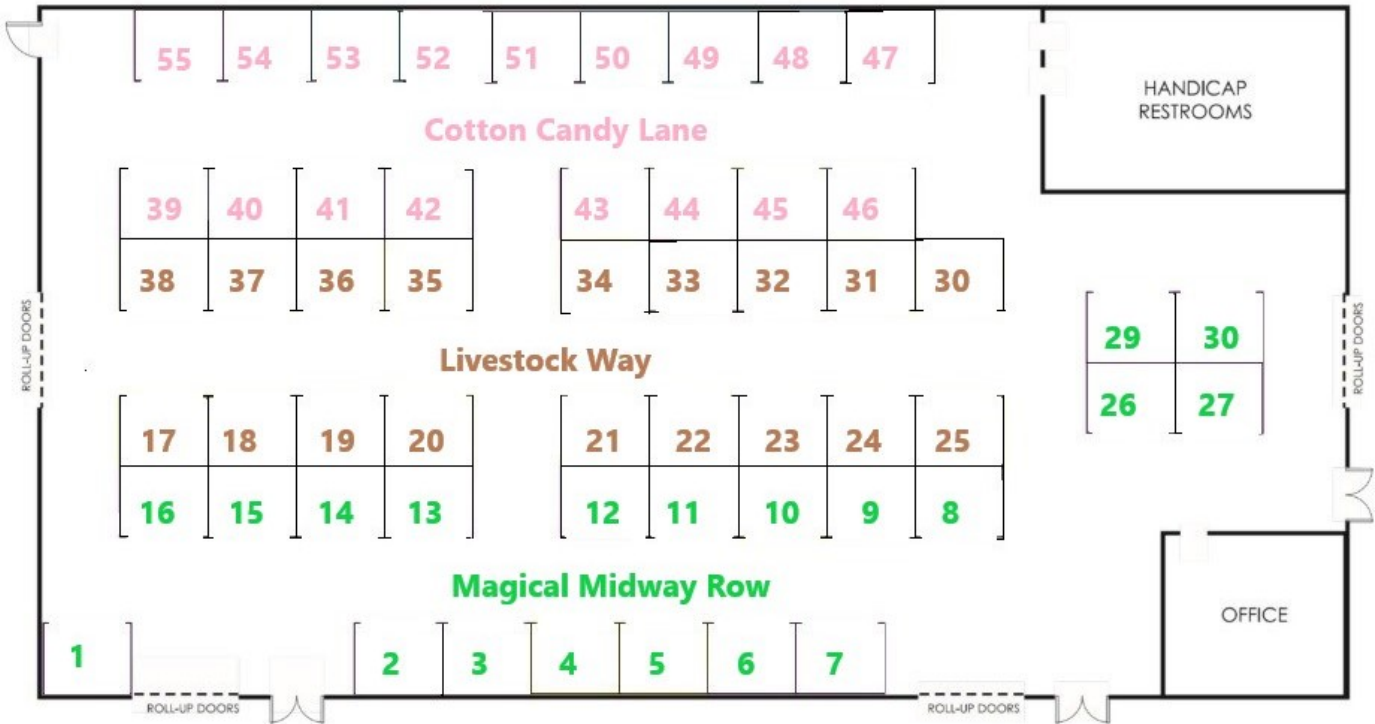

Indoor Vendor Marketplace

GATE 3

Vendor Entrance / Will Call

All Booths are Approximately 10' wide x 8' Deep

SCALE: 1"=16'

Carey Allen, Indoor Vendor Manager
indoorvendors@chesterfieldcountyfair.org

Magical Midway Row 1-16 & 26,27, 29,30

Livestock Way 17-25 & 30-38

Cotton Candy Lane 39-46 & 47-55